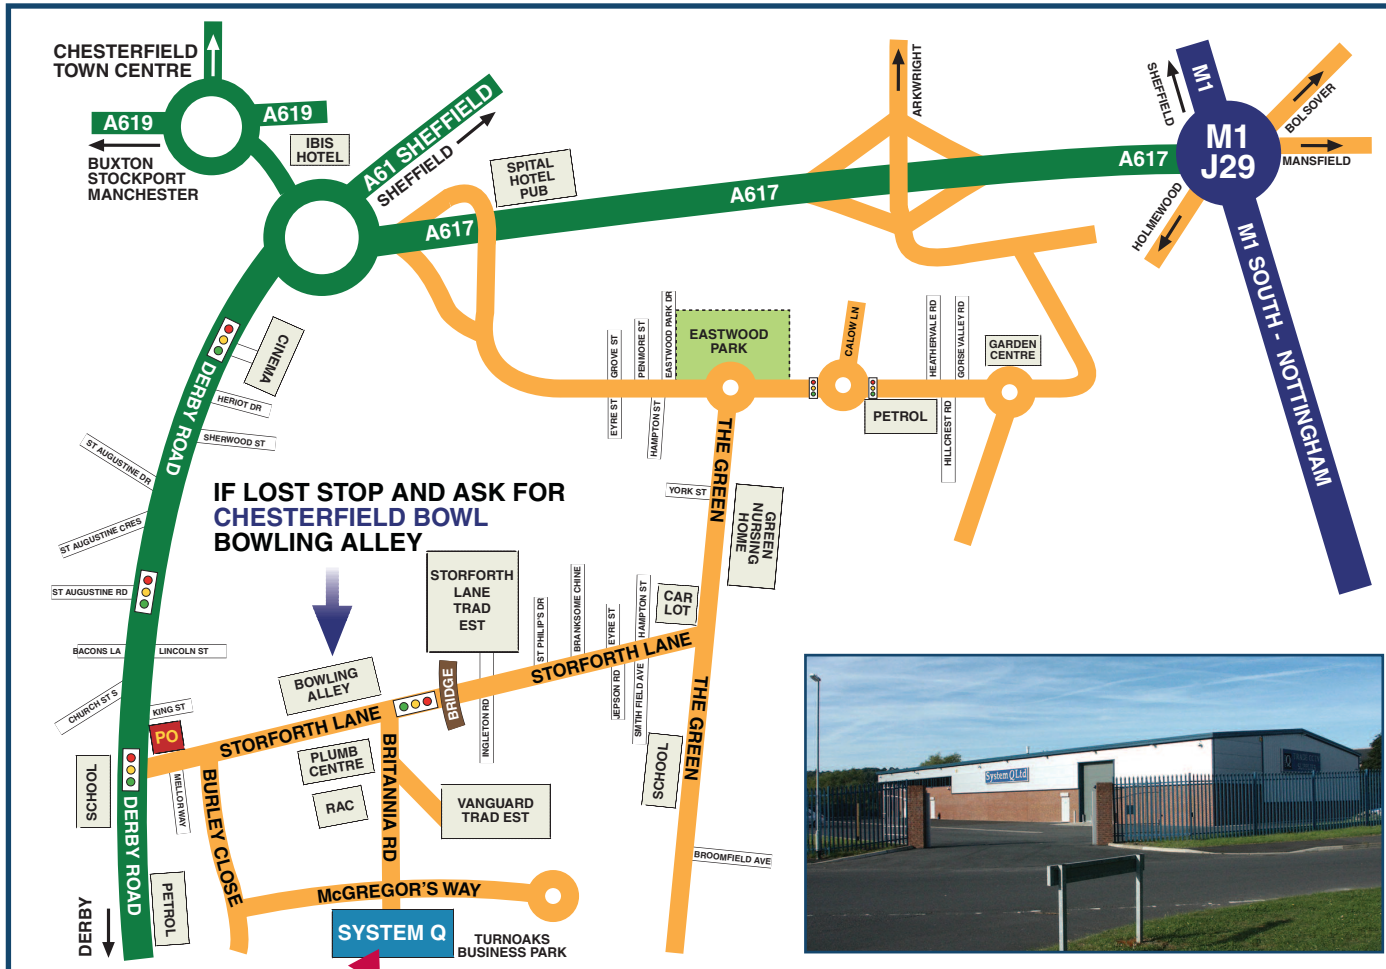

System Q Ltd

The UK's Fastest Growing CCTV Distributor

- 1000+ sq ft State of the art Showroom - Full CCTV range on working display.
- Three large, fully equipped Training Rooms.
- Off the shelf supplies in 17,000 sq ft of storage.
- More staff for face-to-face support & quick service.

- Easy Access - just off J29 of M1 motorway.
- Free parking - over 30 spaces allocated just for visitors.
- Lakeside location with spectacular views.
- A 1.2 acre site.

Directions from M1 Motorway

Exit M1 motorway at Junction 29 (Chesterfield).
 Take the 2nd exit at roundabout (towards Chesterfield).
 Follow road to roundabout, take first exit left onto Derby Road(A61).
 Straight through Traffic lights (McDonalds on left).
 Straight through second set of traffic lights and past pelican crossing.
 At third set of traffic lights, turn left onto Storforth Lane.
 Turn right onto Britannia Road (opposite Plumb Centre).
 Follow road to end, System Q Office is opposite the T-junction on McGregors Way.
 Please drive in and utilize our ample Customer Car Park.